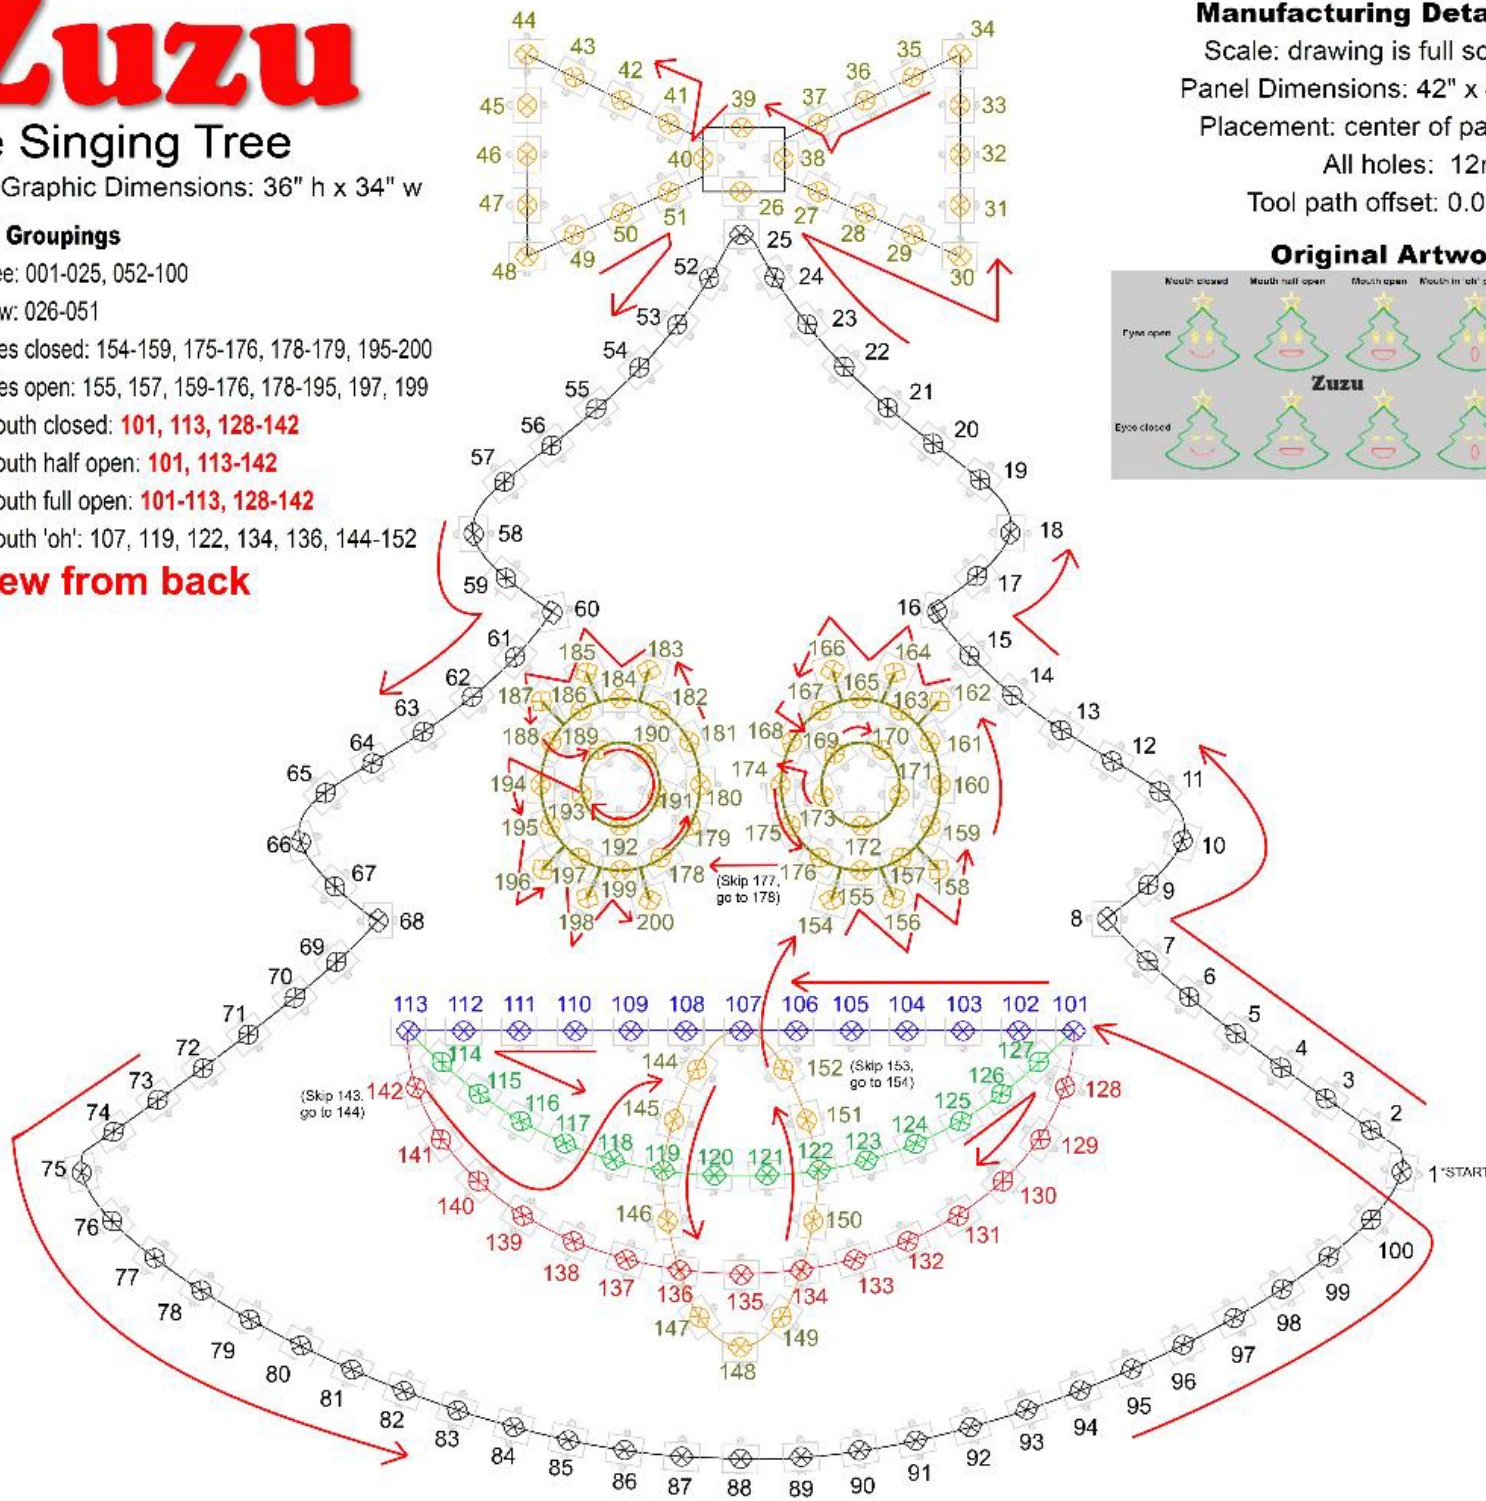

Zuzu

the Singing Tree

Tree Graphic Dimensions: 36" h x 34" w

Pixel Groupings

- 1 - Tree: 001-025, 052-100
- 2 - Bow: 026-051
- 3 - Eyes closed: 154-159, 175-176, 178-179, 195-200
- 4 - Eyes open: 155, 157, 159-176, 178-195, 197, 199
- 5 - Mouth closed: **101, 113, 128-142**
- 6 - Mouth half open: **101, 113-142**
- 7 - Mouth full open: **101-113, 128-142**
- 8 - Mouth 'oh': 107, 119, 122, 134, 136, 144-152

***View from back**

Manufacturing Details

Scale: drawing is full scale
 Panel Dimensions: 42" x 42"
 Placement: center of panel
 All holes: 12mm
 Tool path offset: 0.007"

Original Artwork

Scale

Light-O-Rama, Inc. Proprietary Information