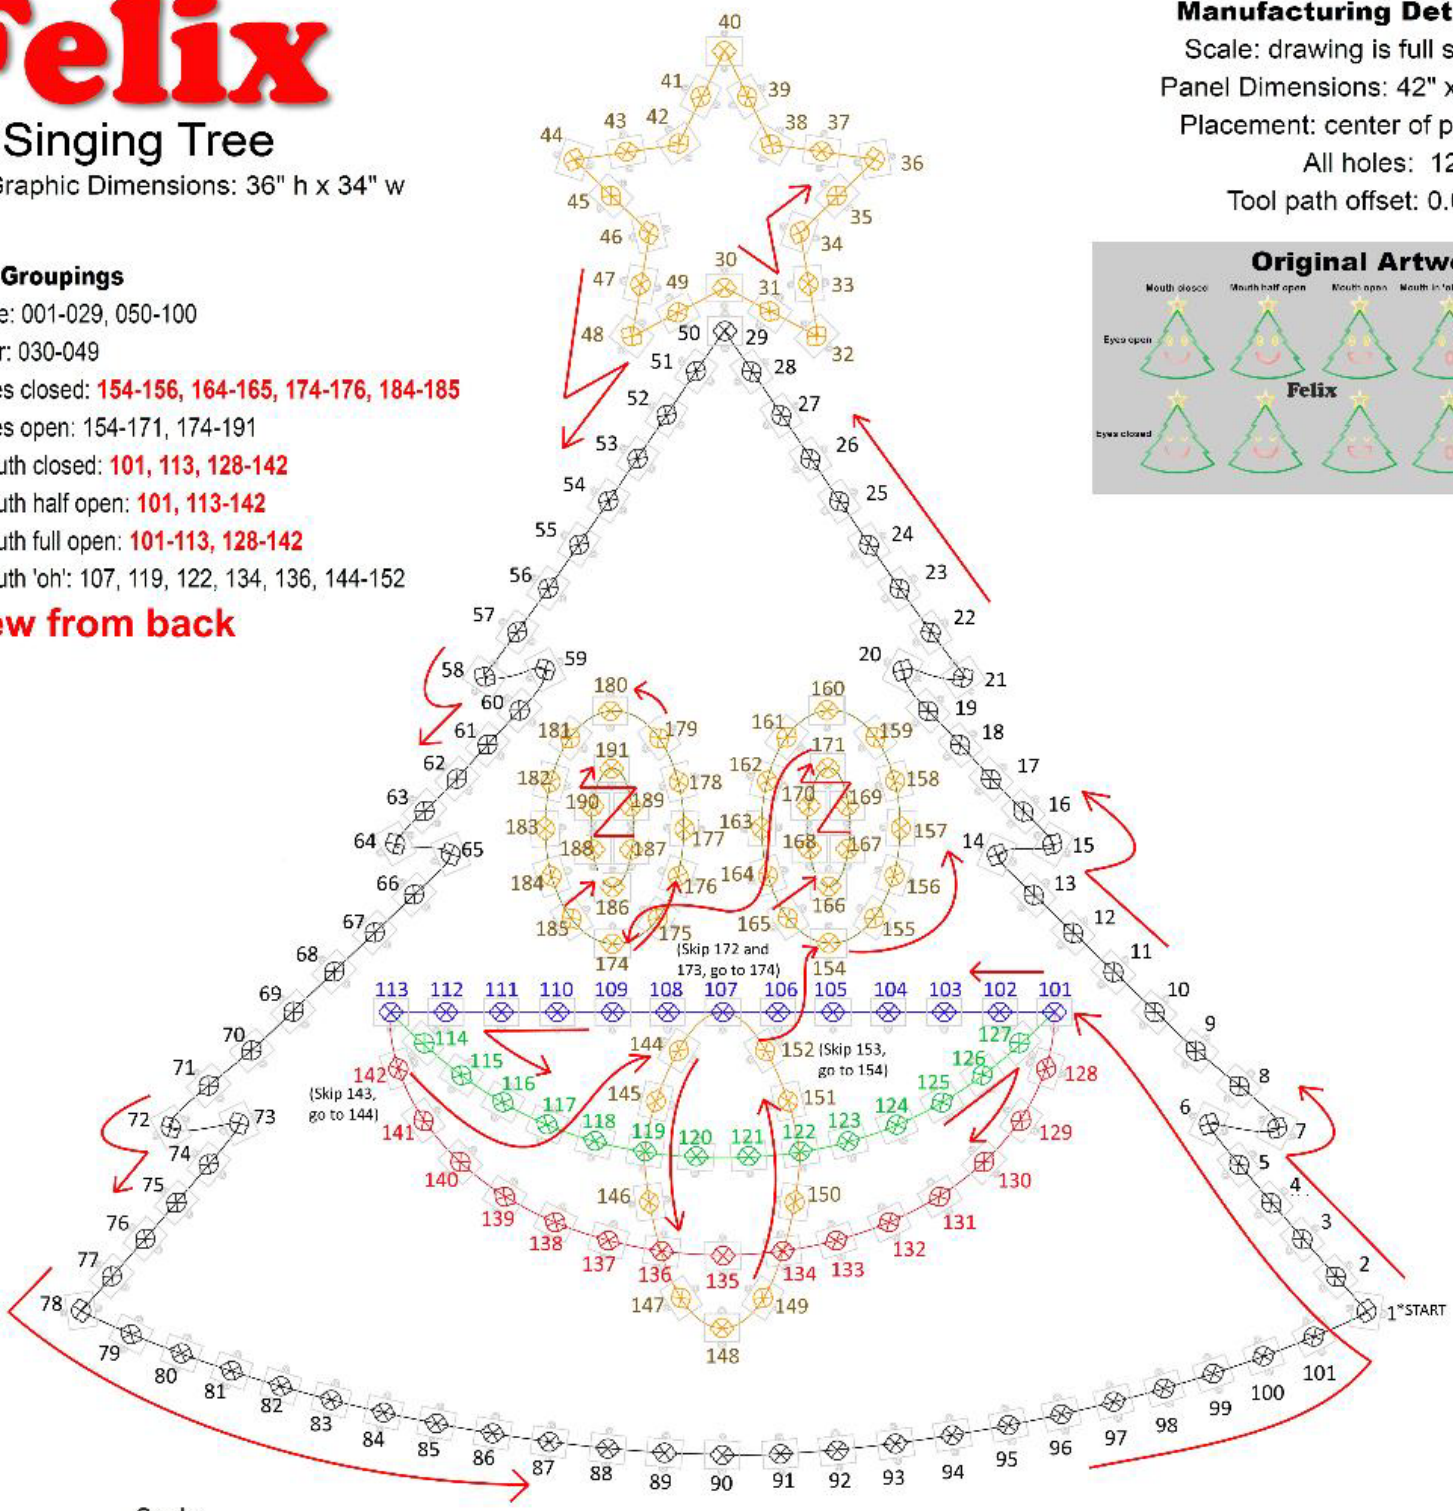

Felix

the Singing Tree

Tree Graphic Dimensions: 36" h x 34" w

Pixel Groupings

- 1 - Tree: 001-029, 050-100
- 2 - Star: 030-049
- 3 - Eyes closed: **154-156, 164-165, 174-176, 184-185**
- 4 - Eyes open: 154-171, 174-191
- 5 - Mouth closed: **101, 113, 128-142**
- 6 - Mouth half open: **101, 113-142**
- 7 - Mouth full open: **101-113, 128-142**
- 8 - Mouth 'oh': 107, 119, 122, 134, 136, 144-152

***View from back**

Manufacturing Details

- Scale: drawing is full scale
- Panel Dimensions: 42" x 42"
- Placement: center of panel
- All holes: 12mm
- Tool path offset: 0.007"

Light-O-Rama, Inc. Proprietary Information