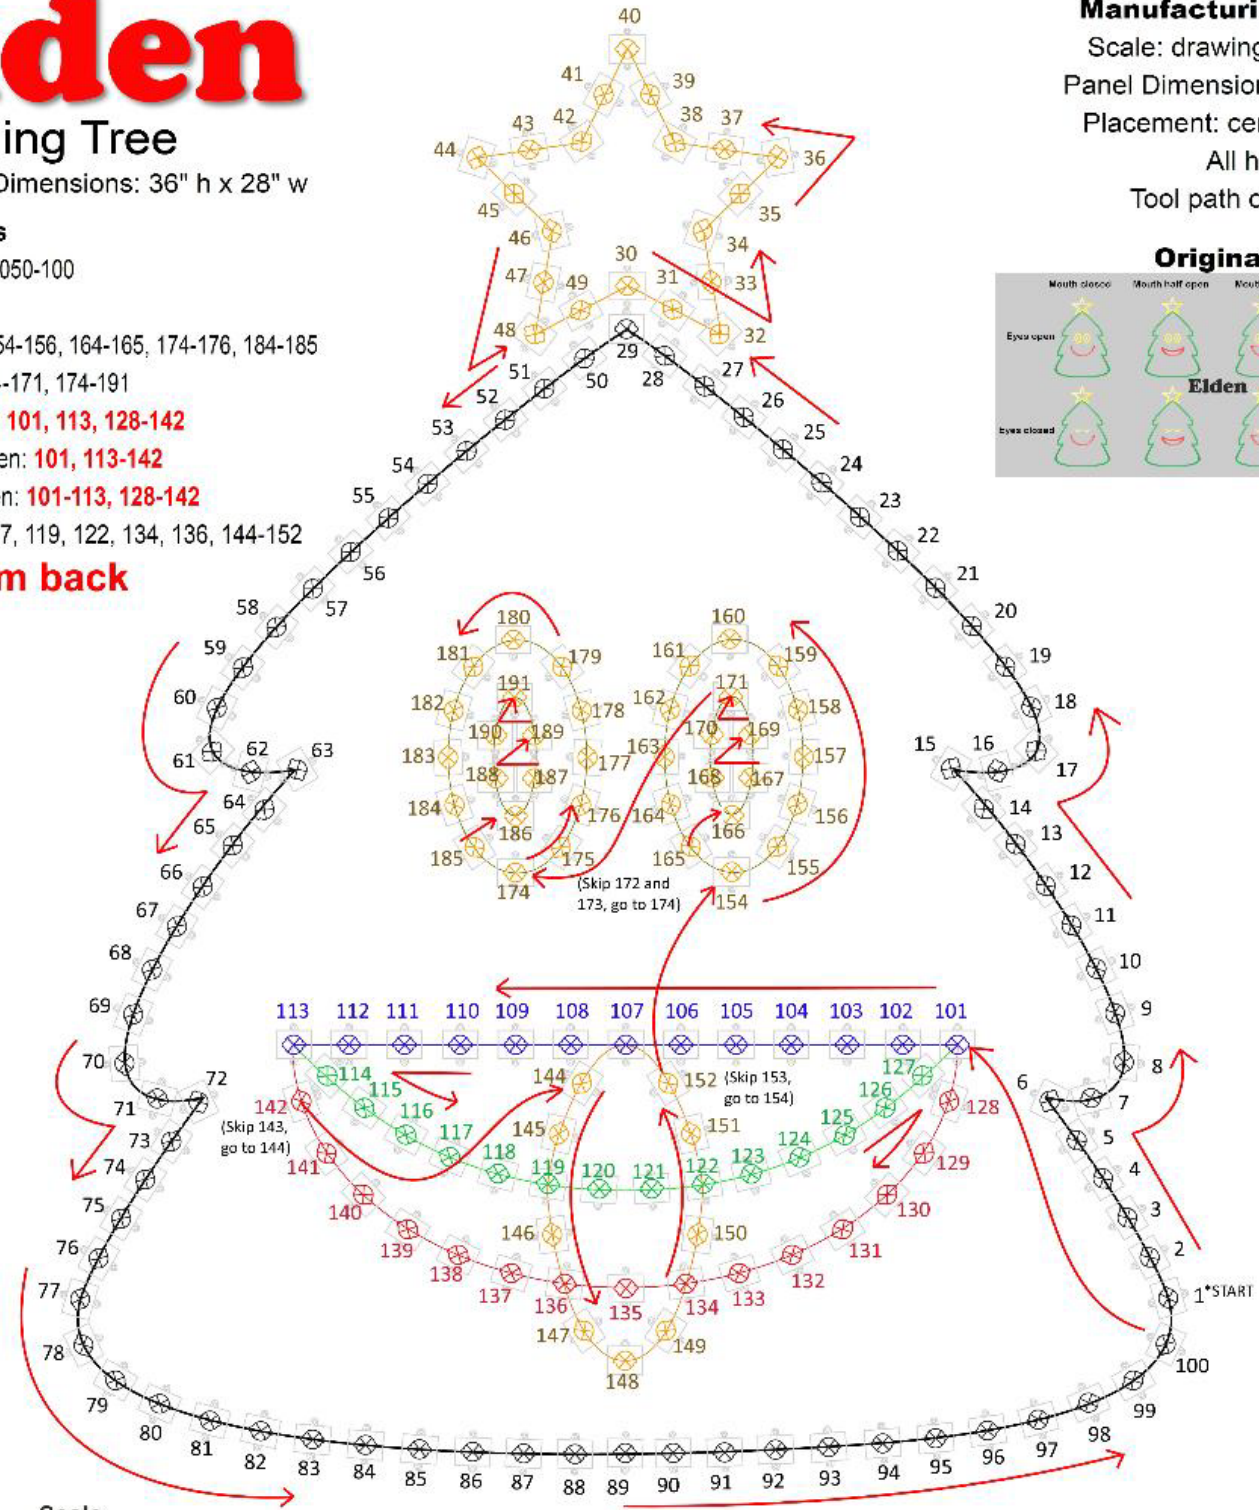

Elden

the Singing Tree

Tree Graphic Dimensions: 36" h x 28" w

Pixel Groupings

- 1 - Tree: 001-029, 050-100
- 2 - Star: 030-049
- 3 - Eyes closed: 154-156, 164-165, 174-176, 184-185
- 4 - Eyes open: 154-171, 174-191
- 5 - Mouth closed: **101, 113, 128-142**
- 6 - Mouth half open: **101, 113-142**
- 7 - Mouth full open: **101-113, 128-142**
- 8 - Mouth 'oh': 107, 119, 122, 134, 136, 144-152

*View from back

Manufacturing Details

Scale: drawing is full scale
 Panel Dimensions: 42" x 42"
 Placement: center of panel
 All holes: 12mm
 Tool path offset: 0.007"

Original Artwork