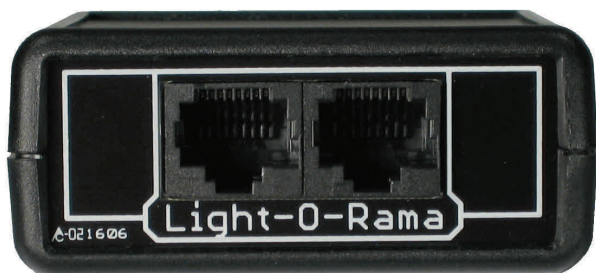

Light-O-Rama

SC485 • USB485 • USB485 • USB485B

Accessory
PC Serial/USB
RS485 Adapters

www.lightorama.com

- Connects your Windows PC to a network of Light-O-Rama controllers
- PC serial and USB ports are restricted to less than 100 feet, these adapters extend that to 4,000 feet allowing for a very large network of controllers
- USB adapters are powered by the computer, Serial adapter is powered by the attached Light-O-Rama controller(s)
- USB adapters include a filtered USB cable to computer
- The USB485-HS adapter supports the 500K network speed; all other adapters are only guaranteed to work with 115.2K, 56.7K and 19.2K

USB485-HS
Mini-USB to RJ45
5/8" h x 1 3/8" w X 2" d

USB485
Mini-USB to RJ45
5/8" h x 1 3/8" w X 2" d

SC485
9 pin serial to RJ45
5/8" h x 1 3/8" w X 2" d

- USB-B to double RJ45
- Two RJ45 jacks allows more flexible placement in the Light-O-Rama network of devices
- Contains a voltage booster that can power an **Easy Light Linker** Wireless Module and **Show Directors**
- Use this device, your laptop and Wireless Modules to fine tune your show from a comfortable distance
- Supports quick RS485 line turn-around to permit rapid polling of controller inputs during a show